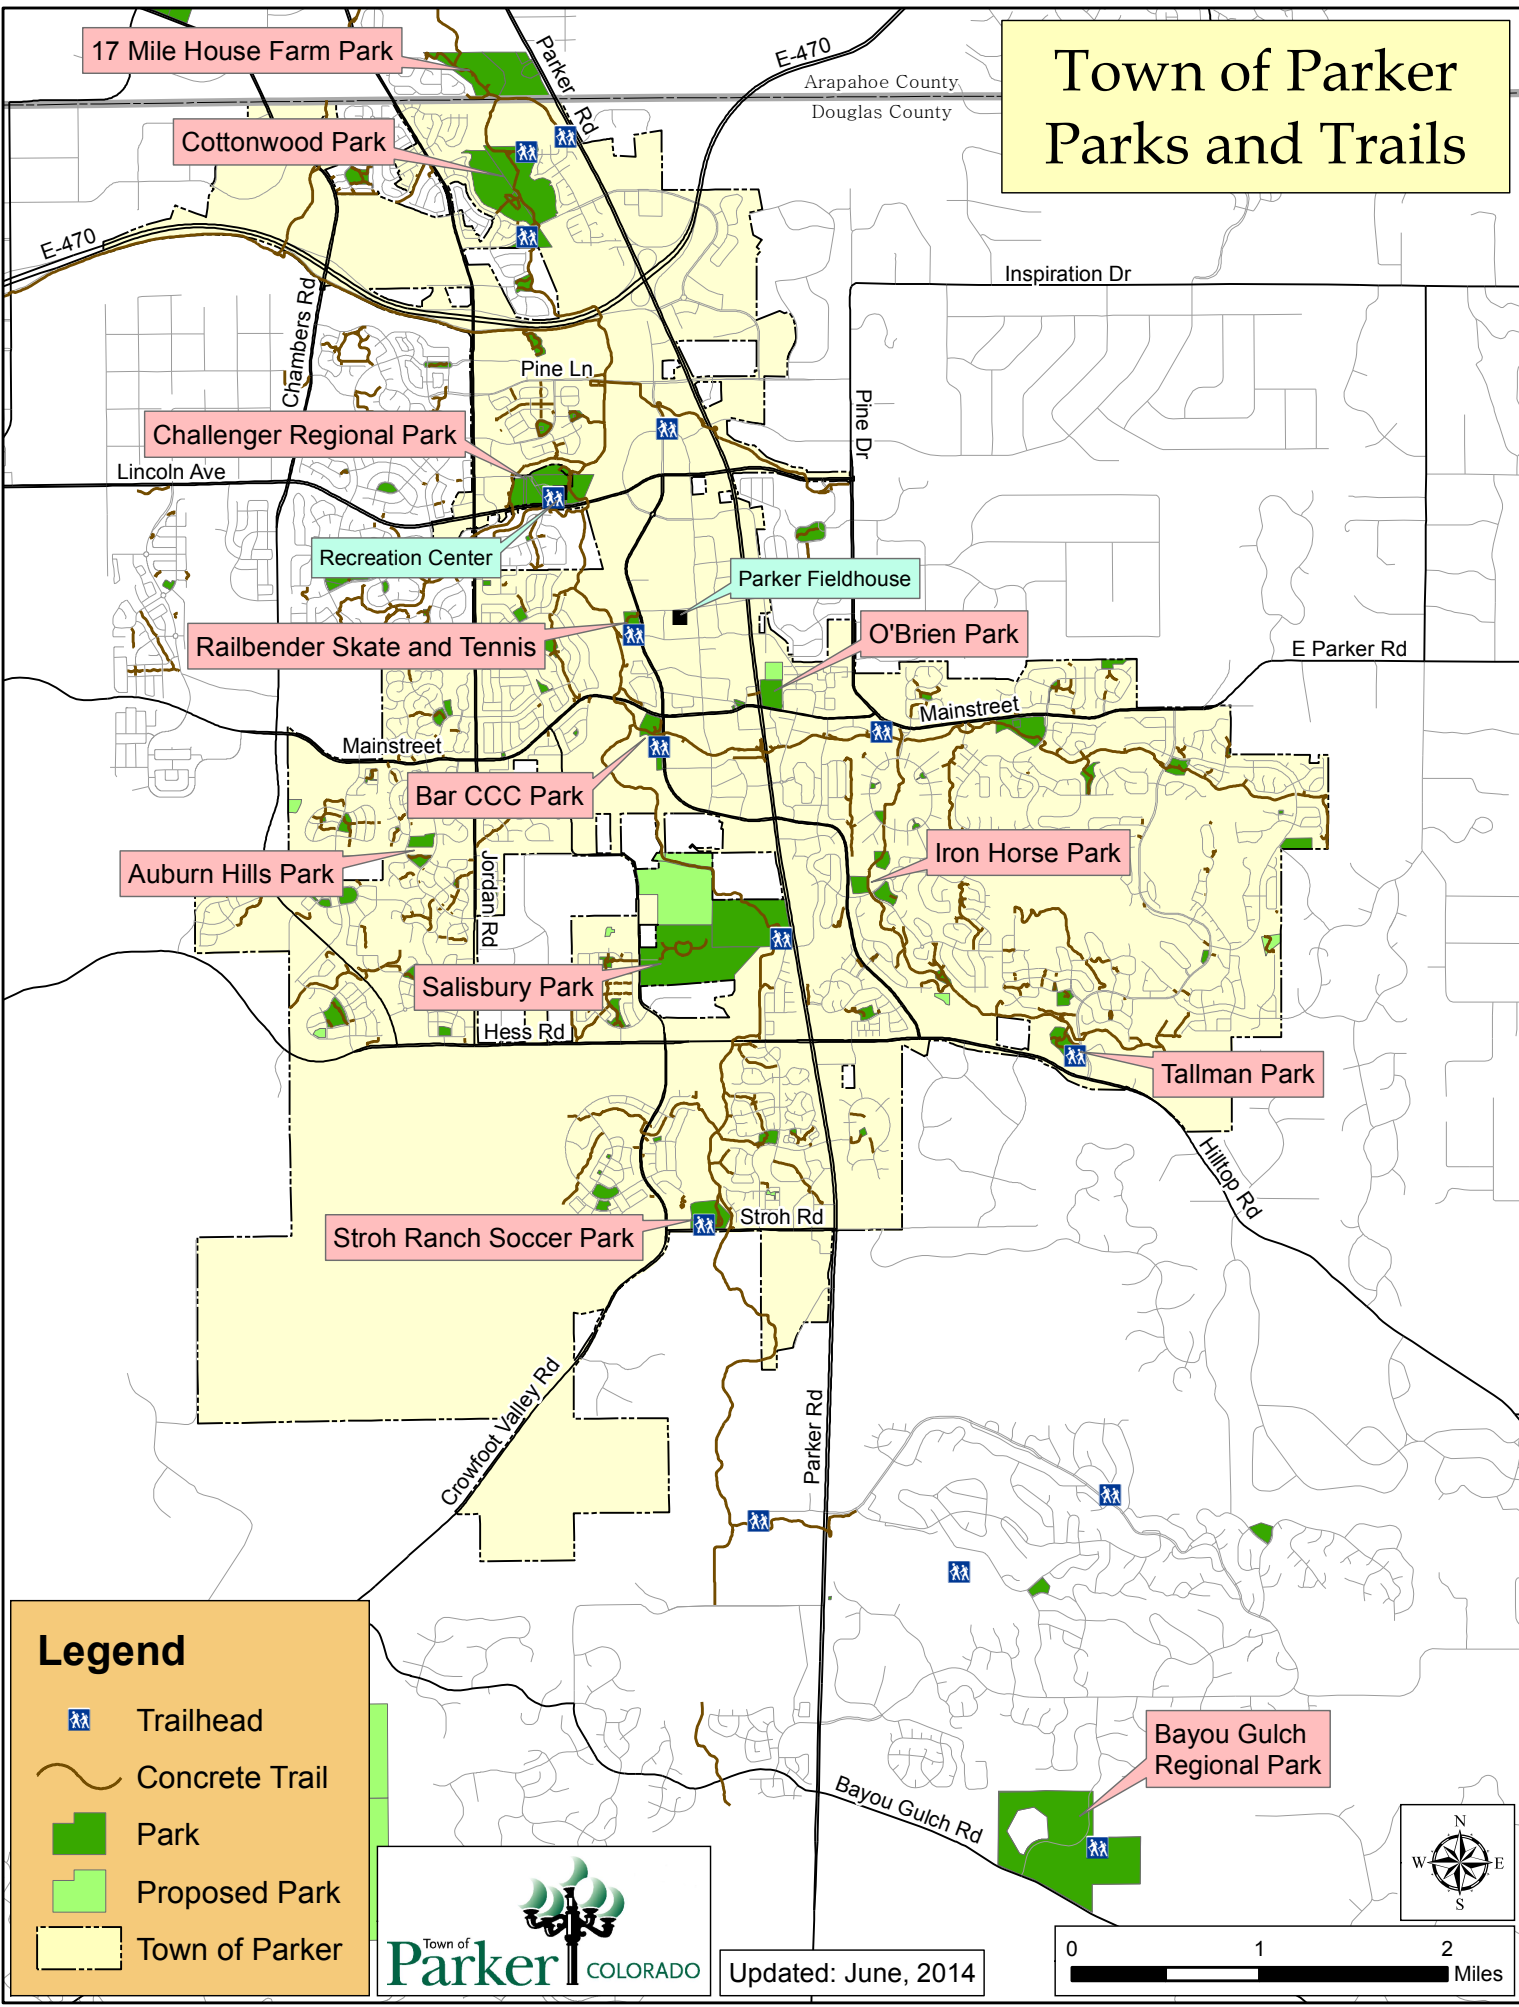

Town of Parker Parks and Trails

17 Mile House Farm Park

Cottonwood Park

Challenger Regional Park

Recreation Center

Railbender Skate and Tennis

Parker Fieldhouse

O'Brien Park

Bar CCC Park

Iron Horse Park

Auburn Hills Park

Salisbury Park

Tallman Park

Stroh Ranch Soccer Park

Bayou Gulch Regional Park

Legend

-  Trailhead
-  Concrete Trail
-  Park
-  Proposed Park
-  Town of Parker

Updated: June, 2014