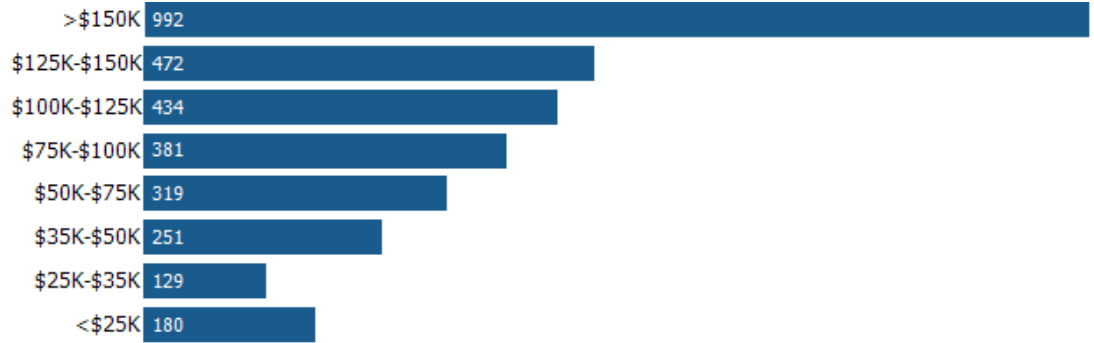

Stonegate

Households With Children

This chart shows the distribution of households with children, categorized by marital status, in the area of your search.

Data Source: U.S. Census
Update Frequency: Annually

Stonegate

Household Income Brackets

This chart shows annual household income levels within an area.

Data Source: U.S. Census

Update Frequency: Annually

■ Stonegate

Presidential Voting Pattern

This chart shows how residents of a county voted in the 2014 presidential election.

Data Source: USElectionAtlas.org

Update Frequency: Annually

Neighborhood: Economic Stats and Charts

	Stonegate	Douglas County	Colorado	United States
Income Per Capita	\$42,149	\$43,195	\$31,039	\$28,051
Median Household Income	\$115,766	\$101,108	\$58,244	\$53,046
Unemployment Rate	–	3.7%	4.5%	5.3%
Unemployment Number	–	6.26K	129K	–
Employment Number	–	164K	2.71M	–
Labor Force Number	–	170K	2.84M	–