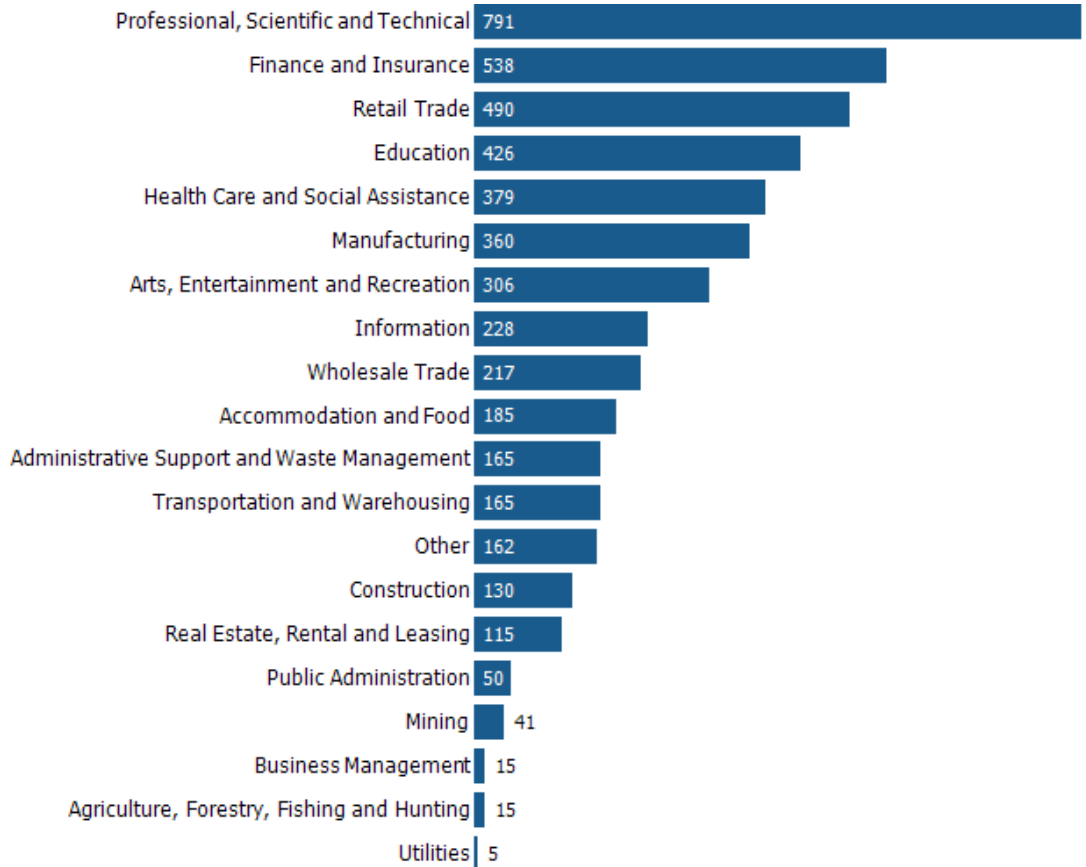

Unemployment Rate

This chart shows the unemployment trend in the area of your search. The unemployment rate is an important driver behind the housing market.

Data Source: Bureau of Labor Statistics

Update Frequency: Monthly

- Douglas County
- Colorado
- United States

Occupational Categories

This chart shows categories of employment within an area.

Data Source: U.S. Census

Update Frequency: Annually

- Stonegate

Neighborhood: Quality of Life Stats and Charts