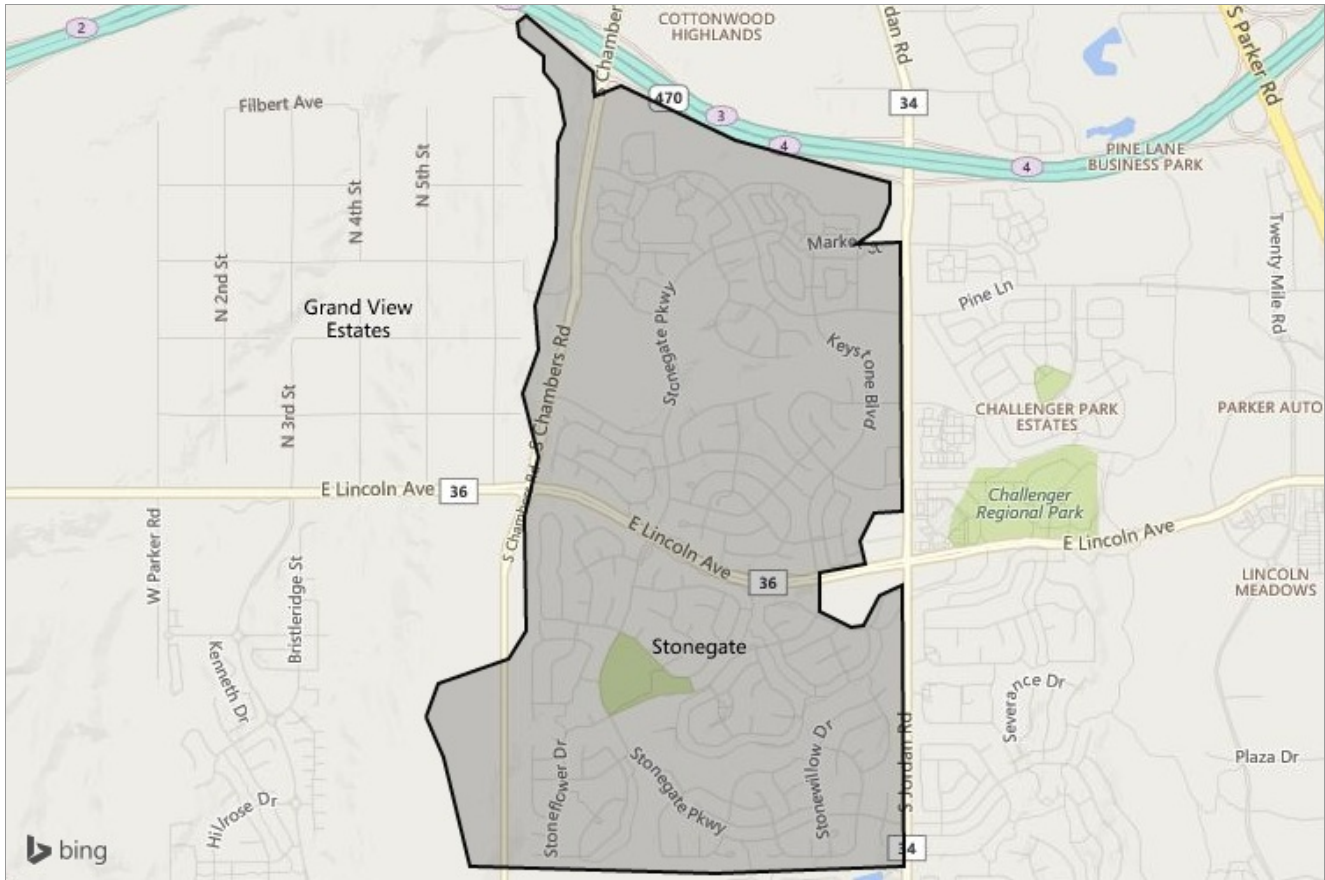

NEIGHBORHOOD REPORT

Stonegate, Colorado

Presented by

Caleb Block

Mobile: (720) 260-0977 | Fax: (303) 713-9002

calebblock1835@gmail.com
www.realestate.calebblock.net

Cherry Creek Properties LLC
5655 S Yosemite St, Suite 109,
Greenwood Village, Colorado