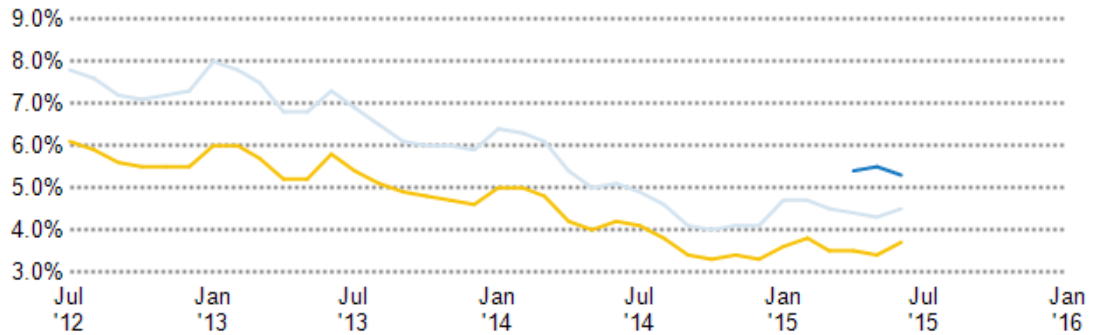

Neighborhood: Economic Stats and Charts

	Stonegate	Douglas County	Colorado	United States
Income Per Capita	$42,149	$43,195	$31,039	$28,051
Median Household Income	$115,766	$101,108	$58,244	$53,046
Unemployment Rate	–	3.7%	4.5%	5.3%
Unemployment Number	–	6.26K	129K	–
Employment Number	–	164K	2.71M	–
Labor Force Number	–	170K	2.84M	–

Unemployment Rate

This chart shows the unemployment trend in the area of your search. The unemployment rate is an important driver behind the housing market.

Data Source: Bureau of Labor Statistics

Update Frequency: Monthly

- Douglas County
- Colorado
- United States